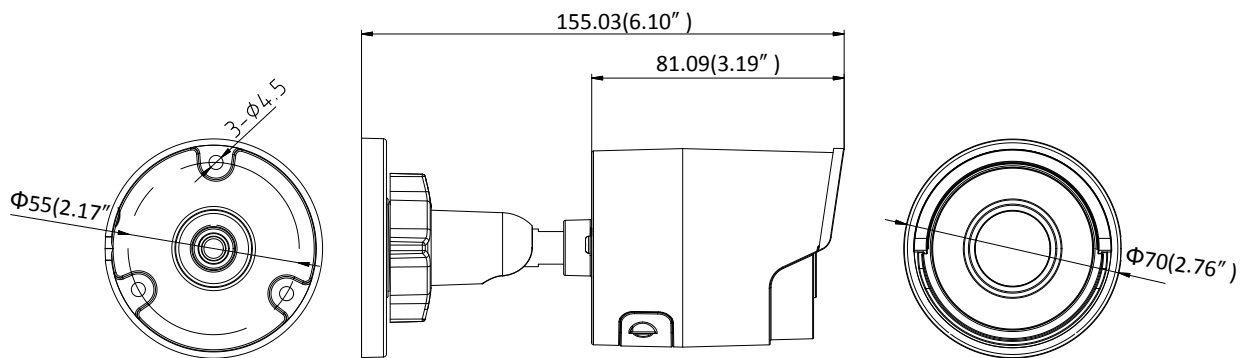

General Function	One-key Reset, Anti-Flicker, Heartbeat, Mirror, Password Protection, Privacy Mask, Watermark, IP Address Filter
Interface	
Communication Interface	1 RJ45 10M/100M self-adaptive Ethernet port
On-board Storage	Built-in microSD/SDHC/SDXC slot, up to 128 GB
Smart Feature-set	
Behavior Analysis	Line crossing detection, intrusion detection, unattended baggage detection, object removal detection
Line Crossing Detection	Cross a pre-defined virtual line, up to 1 pre-defined virtual lines supported
Intrusion Detection	Enter and loiter in a pre-defined virtual region, up to 1 pre-defined virtual regions supported
Object Removal Detection	Objects removed from the pre-defined region, such as the exhibits on display.
Unattended Baggage Detection	Objects left over in the pre-defined region such as the baggage, purse, dangerous materials
Face Detection	Human face appears in the image can be detected and trigger linkage method
General	
Operating Conditions	-30 °C to +60 °C (-22 °F to +140 °F), Humidity 95% or less (non-condensing)
Power Supply	12 VDC $\pm$ 25%, 5.5W PoE(802.3af, class 3), 7W
IR Range	Up to 30 m
Protection Level	IP67
Dimensions	Camera: $\Phi 70 \times 155.03$ mm ($\Phi 2.76'' \times 6.1''$) Package: $216 \times 121 \times 118$ mm ($8.5'' \times 4.76'' \times 4.65''$)
Weight	Camera: 410 g (0.9 lb.)

Available Models

DS-2CD2035FWD-I

Dimensions

Unit: mm